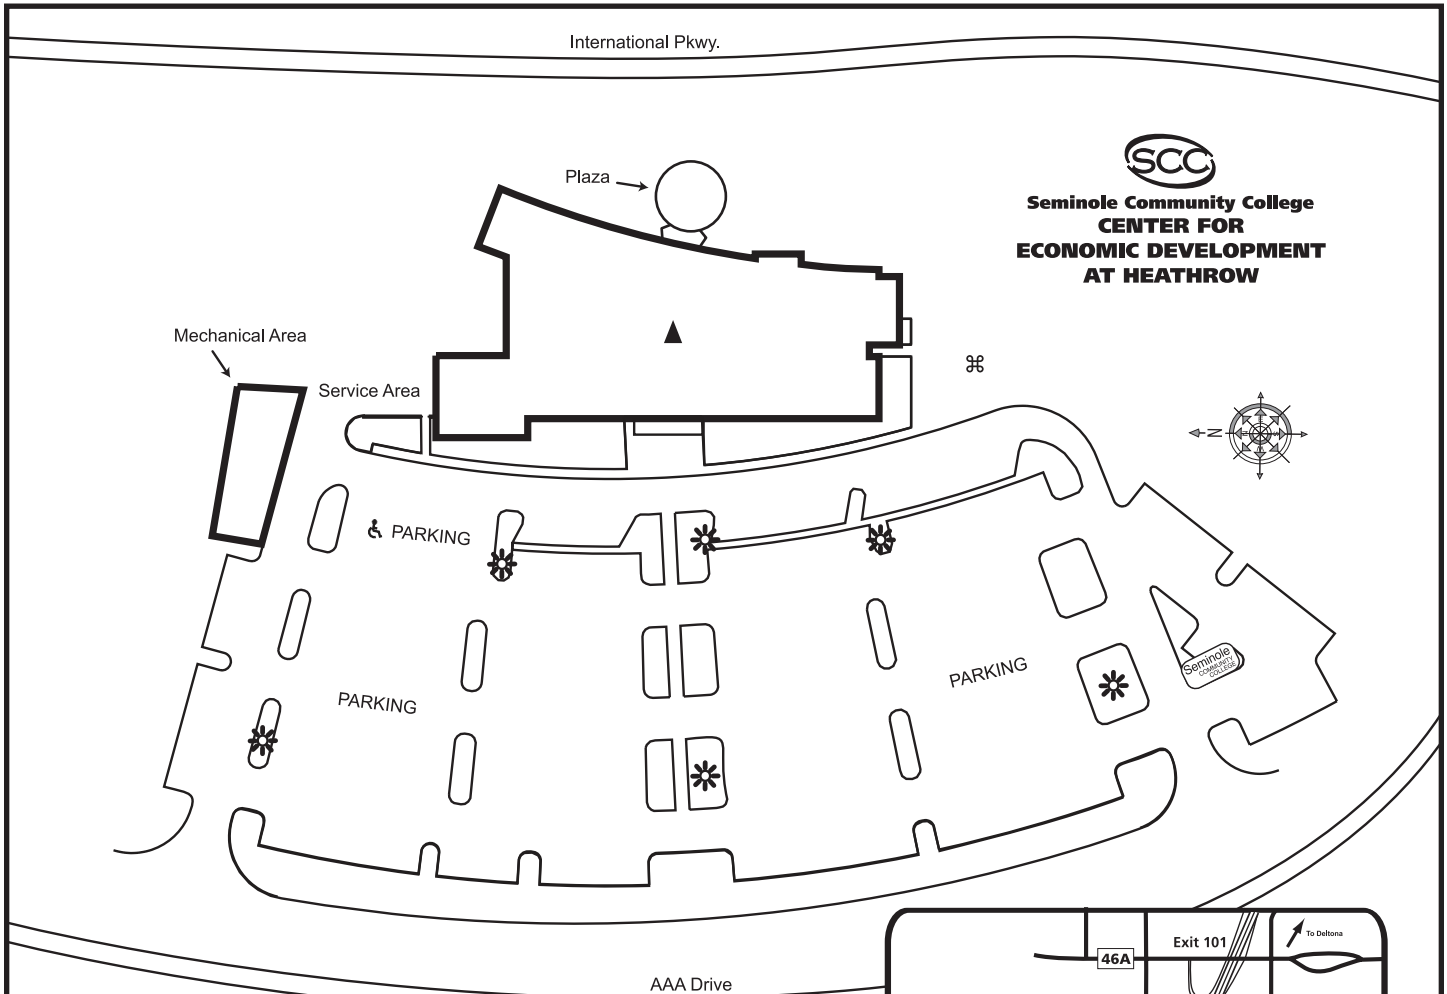

Center for Economic Development at Heathrow

Seminole Community College Center for Economic Development at Heathrow

1055 AAA Drive, Heathrow, FL 32746
407.708.4400 www.scc-fl.edu

A Diverse Learning Community | An Equal Access/Equal Opportunity College

First Floor

Business Office
Cabin Creek Cafe
Library
Dean of Economic
Development Office
Maintenance Office
Student Services
(rooms numbered in 100's)

Second Floor

CAD Lab
Classrooms
Mac Lab
SCCorporate College/
Community Education
(rooms numbered in 200's)

Smoking Area .....⌘
Elevators.....▲

Third Floor

Classrooms
Digital Media and
Construction
EPI Classrooms
Faculty Offices
(rooms numbered in 300's)

Emergency Phones ...✱
Security . 407.708.4410